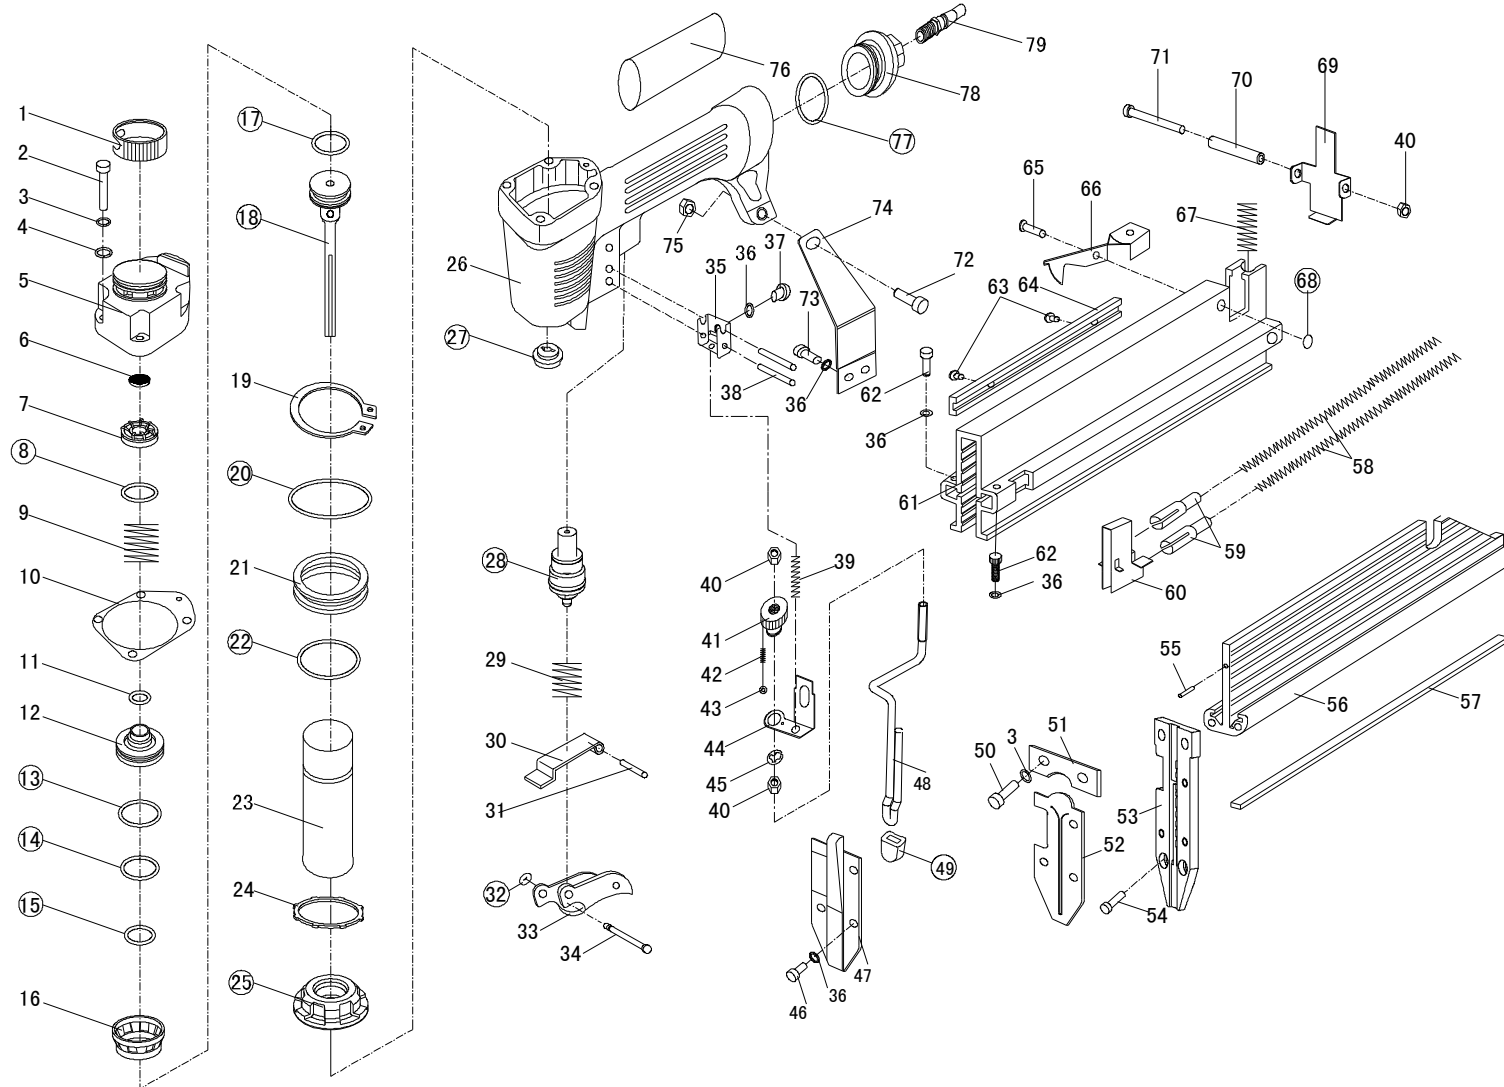

NUMAX

S2118-G2 REPAIR KITS

KIT MODEL	KIT DESCRIPTION	PART NUMBERS
	S2118-G2 REBUILD O-RING KIT	8,13,14,15,17,20,22,68,77
	TRIGGER KIT S2118-G2	28
	DRIVE BLADE AND BUMPER KIT S2118-G2	18,25