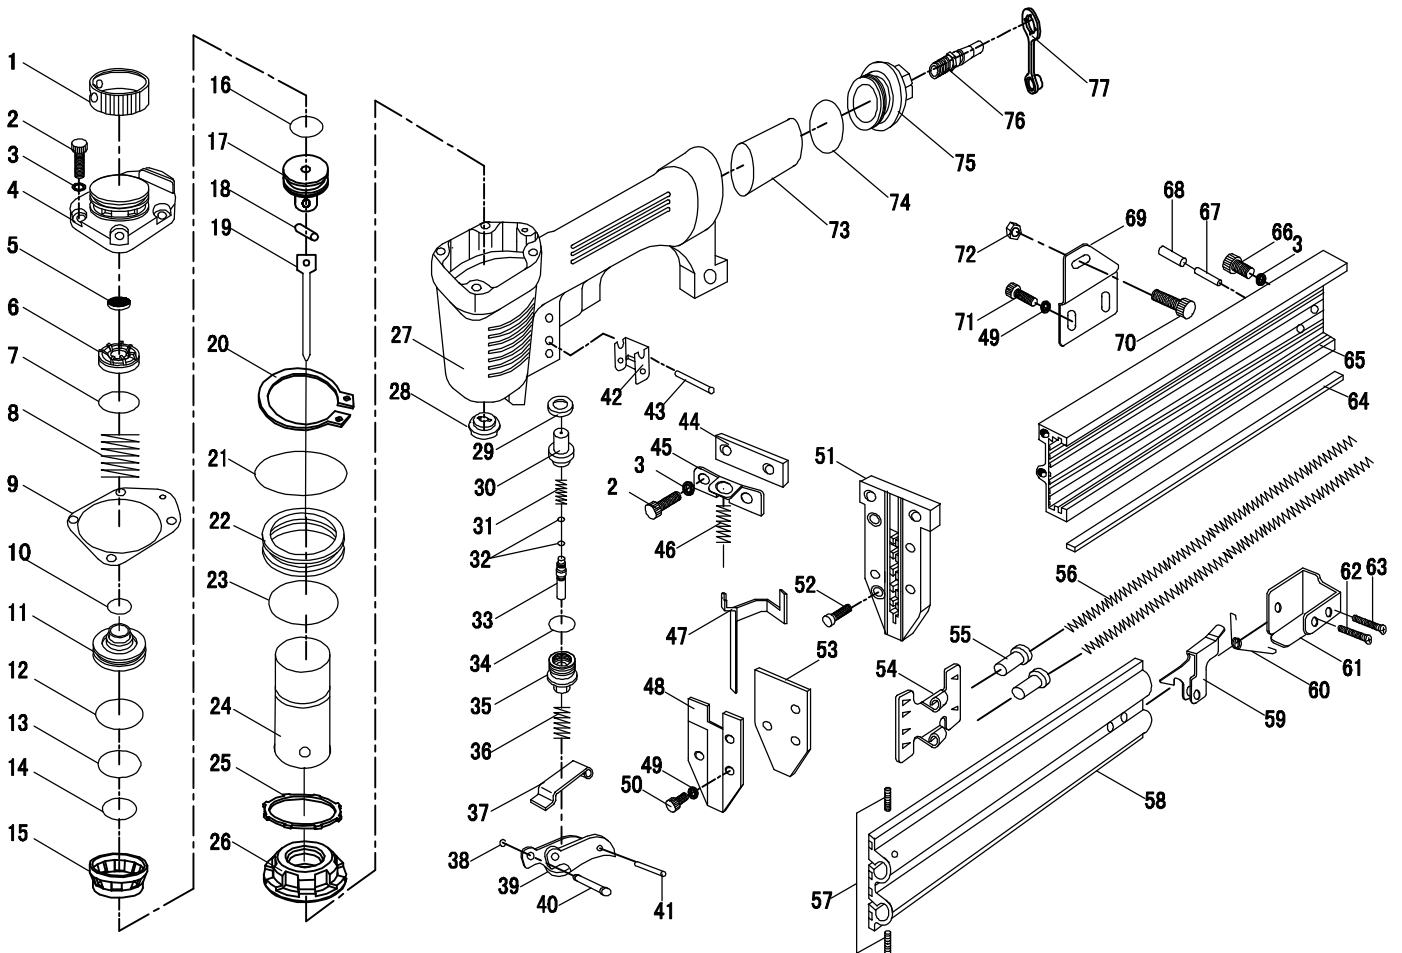

NuMax – SBR32

Wearing Parts:

Ref. NO.	Name	Size	Total Quantity
10	O-Ring	9.5×2.65	1
12	O-Ring	31.5×2.4	1
16	O-Ring	21×3	1
17	Piston		1
18	Pin		1
19	Driver Blade		1
26	Bumper		1
28	Nozzle		1
32	O-Ring	2.5×1.5	2
38	O-Ring	1.8×1.8	1