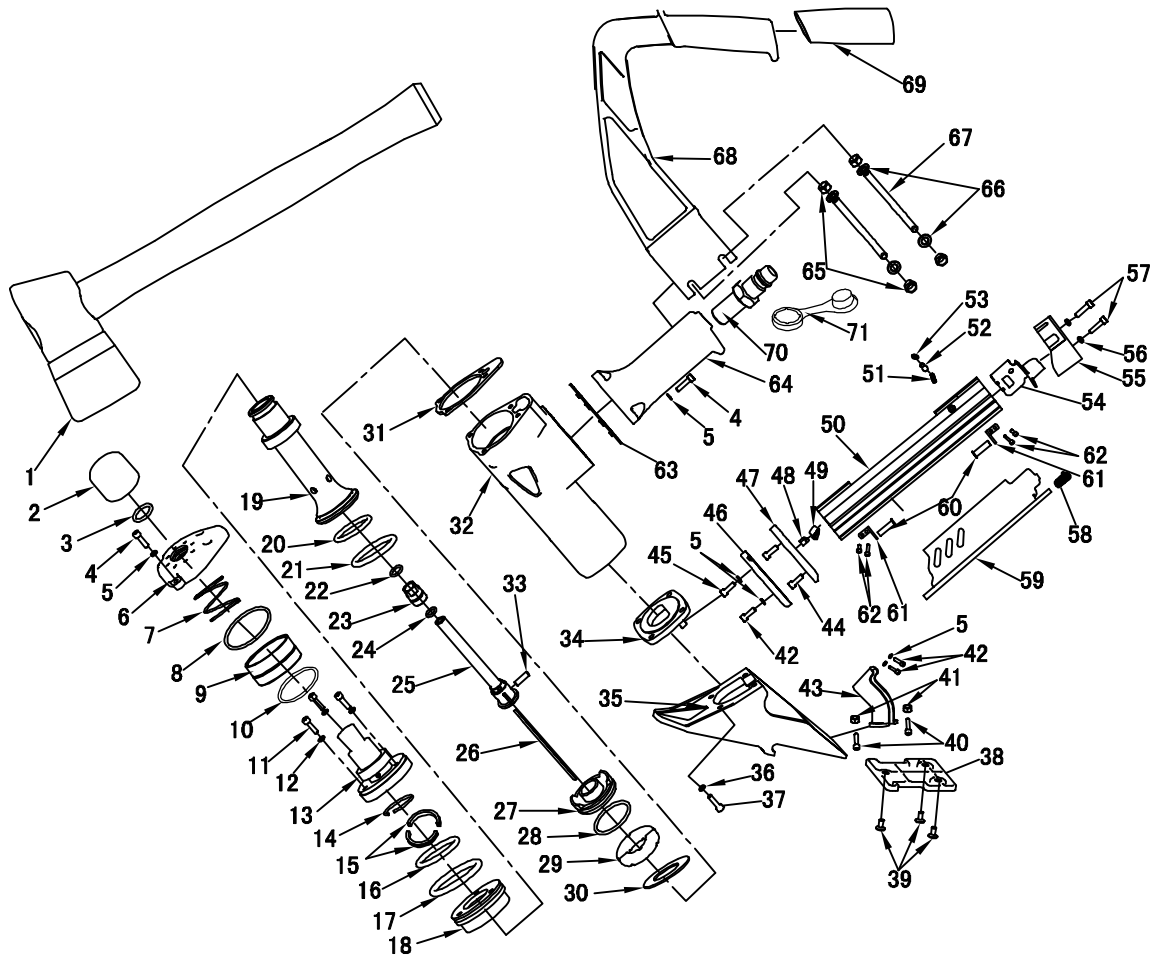

# NuMax-SFL618BR

## Wearing Parts:

Ref. No.	Name	Size	Total Quantity
3	O-Ring	25X3.55	1
16	O-Ring	28X2.65	1
17	O-Ring	50X2.65	1
20	O-Ring	12.8X2.5	1
21	O-Ring	42X4.6	1
22	O-Ring	10X1.8	1
24	O-Ring	15.6X1.8	1
25	Piston Rod		1
26	Driver Blade		1
28	O-Ring	50X3.55	1
29	Bumper		1
33	Pin		1
38	Spacer		1